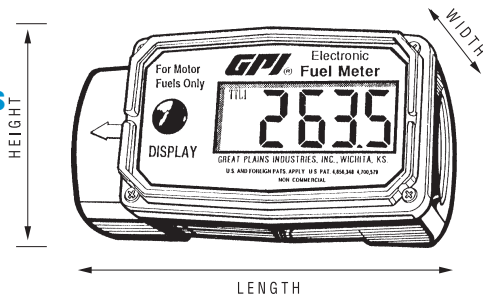

Economy Meter

01 Series

Model	Length inches (mm)	Height inches (mm)	Width inches (mm)
01A	4.0 (102)	2.5 (63)	2.0 (51)
01N	4.0 (102)	2.5 (63)	2.0 (51)